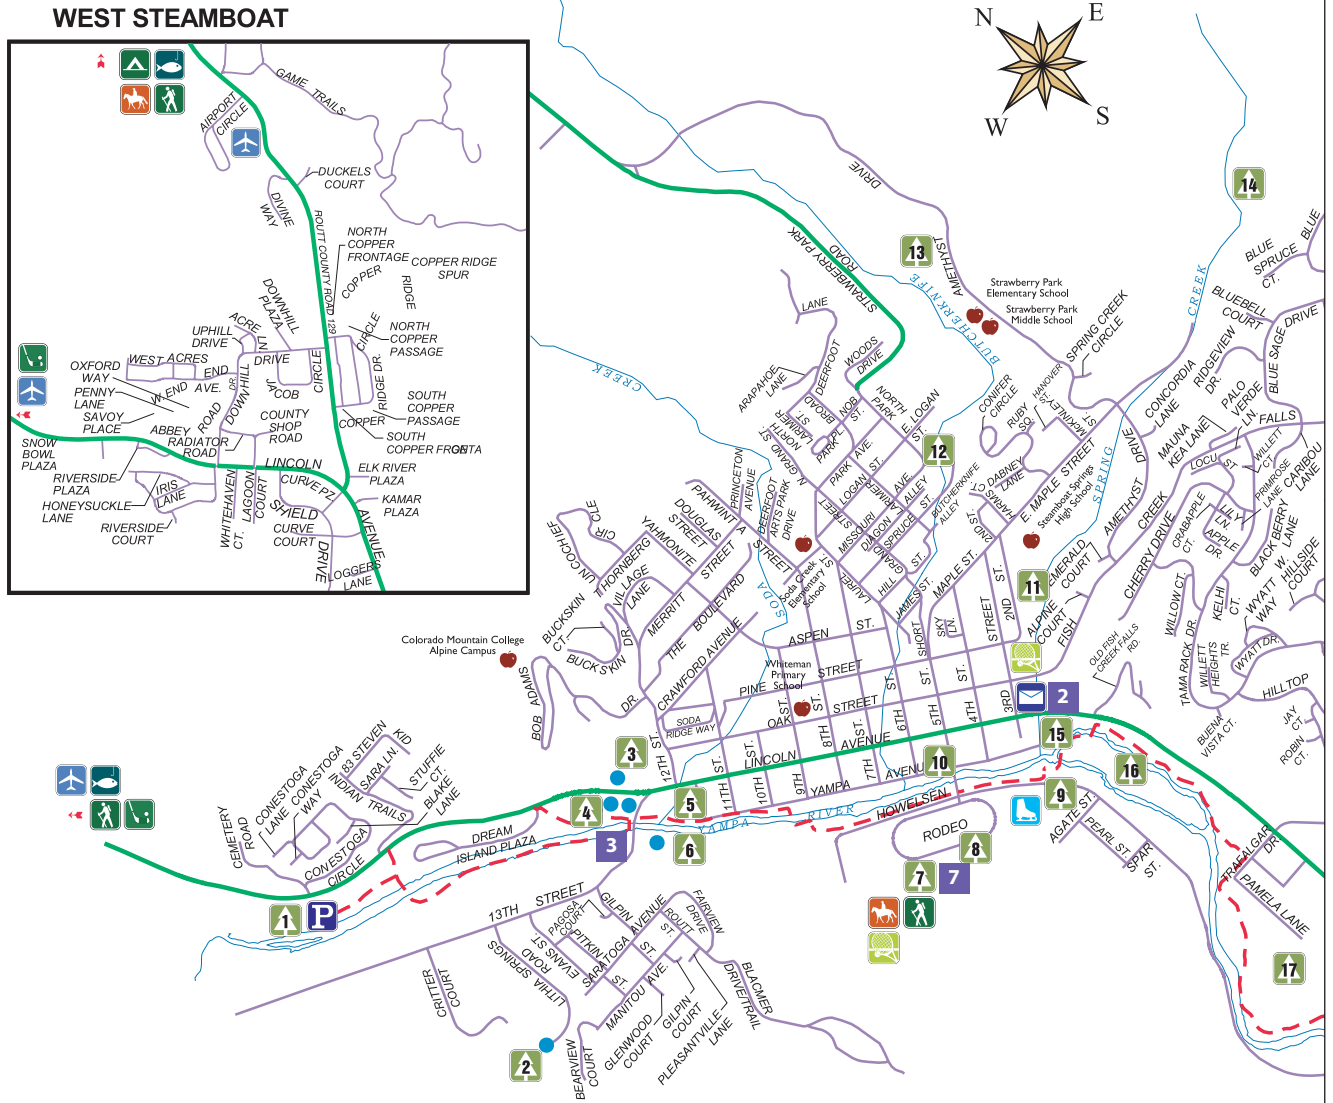

# Steamboat Springs

## 7 Must-See Stops

(See VG10)

- 1 Fish Creek Falls
- 2 Old Town Hot Springs
- 3 Depot Art Center
- 4 Gondola Square and the Steamboat Ski Area
- 5 Yampa River Botanic Park
- 6 Yampa River Core Trail
- 7 Howelsen Hill

## Park It

(See VG32)

- |                          |                           |                         |
|--------------------------|---------------------------|-------------------------|
| 1. Stockbridge Park      | 9. Brooklyn Park          | 17. Emerald Park        |
| 2. Lithia Springs Park   | 10. Ski Town Lions Park   | 18. Fetcher Park        |
| 3. Iron Springs Park     | 11. Memorial Park         | 19. Rita Valentine Park |
| 4. West Lincoln Park     | 12. Stehley Park          | 20. Rotary River Park   |
| 5. Little Toots Park     | 13. Strawberry Park Field | 21. Ski Town Park       |
| 6. Steamboat Spring Park | 14. Spring Creek          | 22. Casey's Pond        |
| 7. Howelsen Park         | 15. Dr. Rich Weiss Park   | 23. River Creek Park    |
| 8. Rodeo Grounds         | 16. Snake Island          | 24. Whistler Park       |